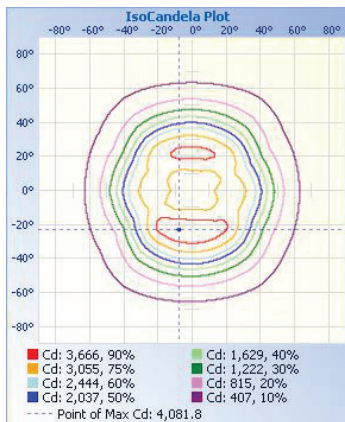

35W Pole Top Area Light

Elegant look and design. Tunable 3000K, 4000K, 5000K

Ideal for parking lots, pathways, parks, retail settings, and more

*Shorting Cap sold separately: JL-208

TECHNICAL DATA

LIGHT SPECIFICATIONS

Lumens	3,848 lm
Efficacy	116.12 lm/W
CCT	3000K, 4000K, 5000K
CRI	82.3
Distribution	90°
Rated hours (L70)	50,000
Warranty	5-year

APPROVALS AND LISTINGS

cUL	E482965
DLC Premium	PLFN6DIB44CG

ISOCANDELA PLOT

■ Vert. Spread: 82.0°
■ Horiz. Spread: 67.0°

ELECTRICAL

Wattage	35W
Voltage	120-277V
Power factor	0.89
THD	8.86%
Operating temp	-40° to 60° C

CONSTRUCTION

Housing	Aluminum alloy
Finish	Polyester powder-coat
Colour	Bronze
IP rating	IP65
Weight	14.33 lbs
Carton qty	1

DIMENSIONS